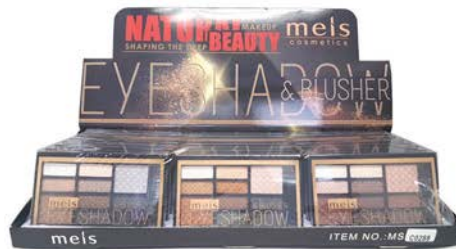

GNFN2122

GNFN4311

GNFN4314

Eye Shadow

C0287
12 Colors 1DZ/18DP/CS
\$24.00/DP

C0288
Included Blusher 2DZ/15DP/CS
\$36.00/DP

C0289
2DZ/24DP/CS
\$24.00/DP

C0293
3DZ/20DP/CS - \$36.00/DP